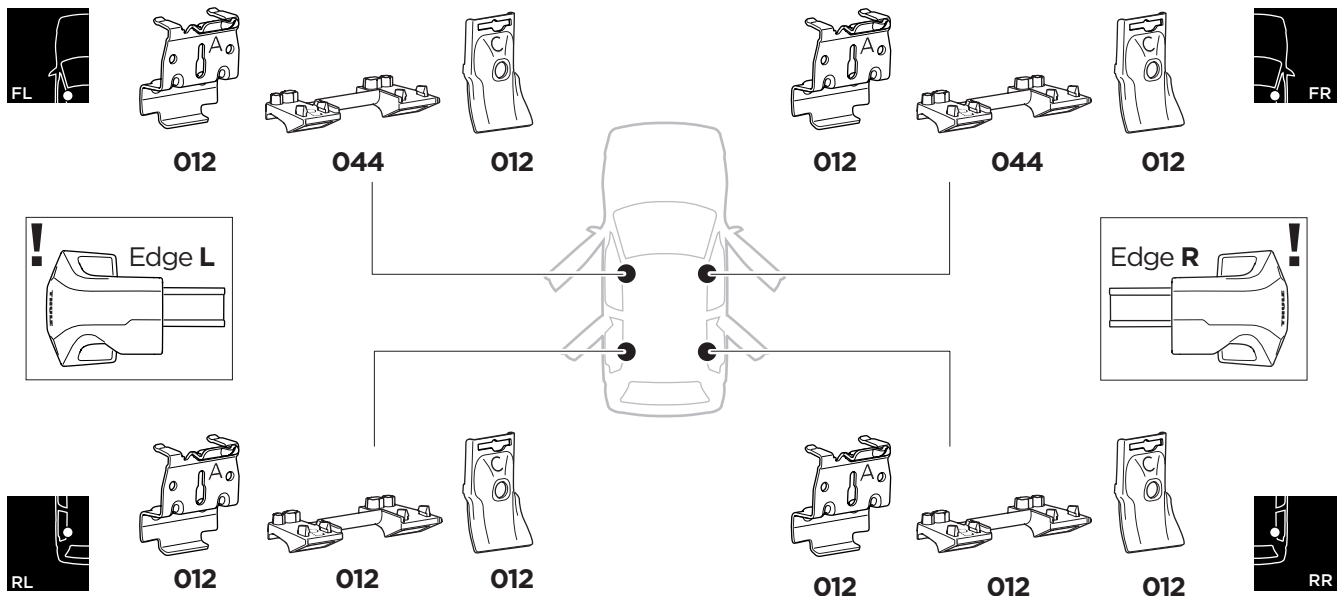

1

Kit 186011

CITROËN C4 Grand Picasso, 5-dr MPV, 14-
CITROËN Grand C4 Spacetourer, 5-dr MPV, 14-

ISO 11154-E

This kit is only for vehicles with flush railing.

1
KIT

2
FOOT PACK

1 KIT + **2** FOOT PACK